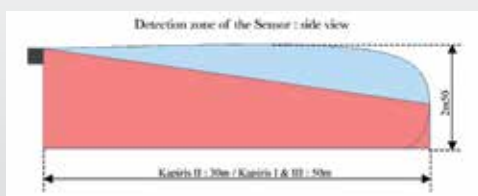

Kapiris I

LONG RANGE SENSORS

- **One antenna for 2 detection patterns:**
 - Range up to **50m**
 - **No dead zone at the foot of the sensor**
 - **Easier Maintenance**
- **Real Detection curtain**

DETECTION RELIABILITY